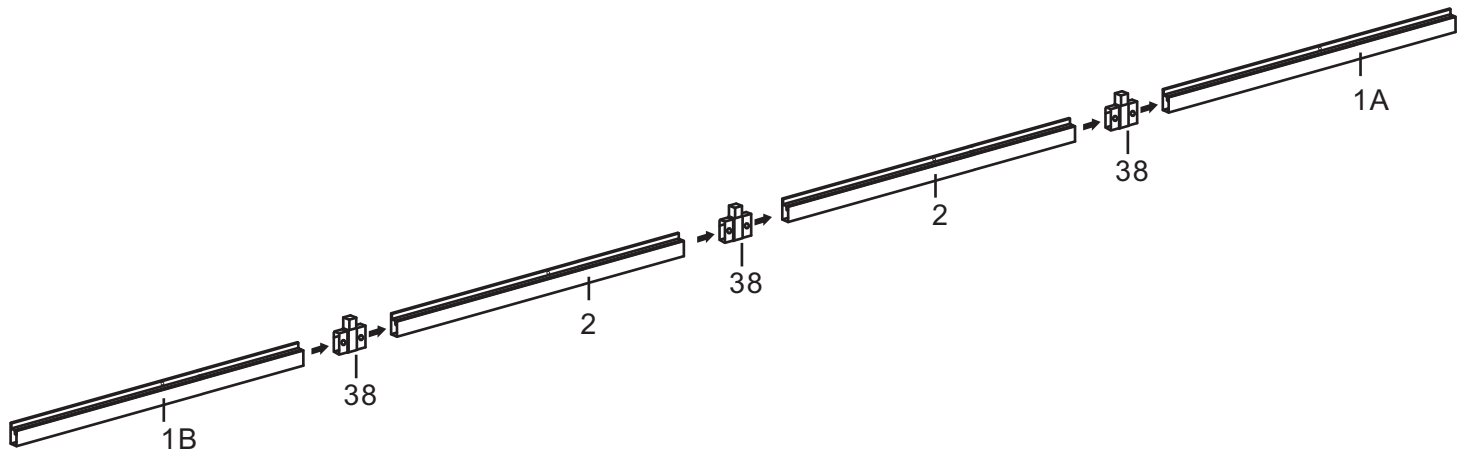

Picture	NO.	Qty.
	1A	2
	1B	2
	2	4
	3	2
	4	2
	38	6
	45	4