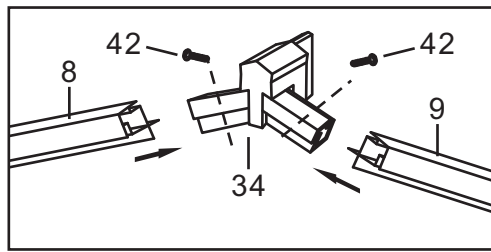

Picture	NO.	Qty.
	8	1
	9	1
	34	1
	33A	1
	33B	1
	42	6

Picture	NO.	Qty.
	42	2