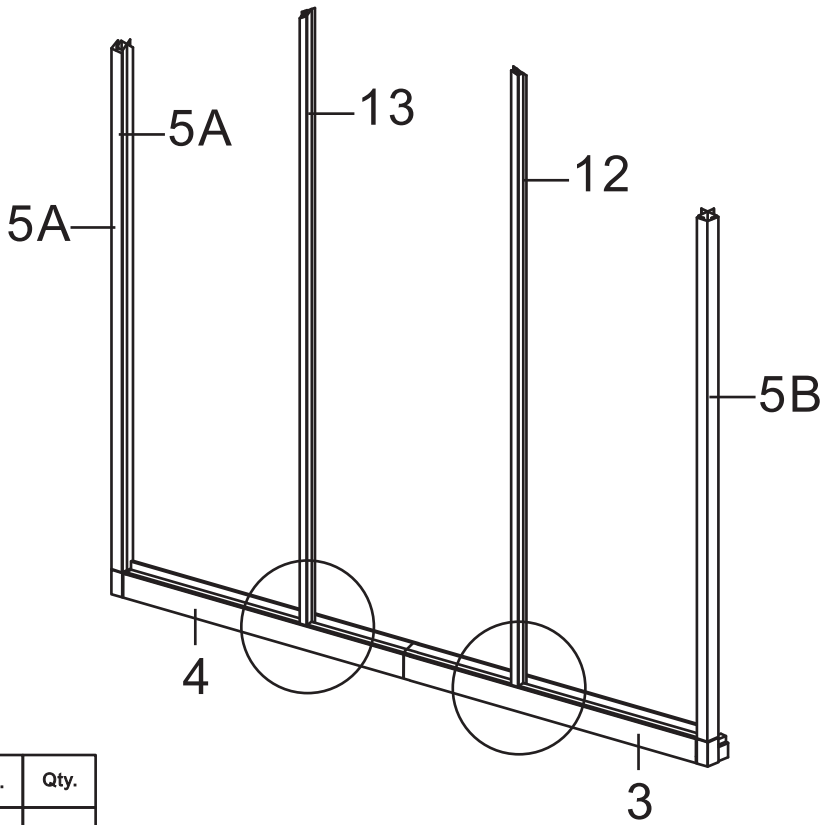

PRODUCT MANUAL

Twin Wall Aluminum Frame Greenhouse

Aluminum Parts:

No.	Picture	Qty.	Size	No.	Picture	Qty.	Size
1A		2	180.3	9		2	129.8
1B		2	180.3	10		1	183.7
2		4	119.2	11		1	183.7
3		2	116.1	12		1	183.7
4		2	116.1	13		1	183.7
5A		2	146.5	14		18	146.5
5B		2	146.5	15		14	131
6		4	180.3	16A		2	131
7		4	119.2	16B		2	131
8		2	129.8	17		4	58.5

No.	Picture	Qty.	Size	No.	Picture	Qty.	Size
18		3	110	24		4	48.8
19		1	110	25		2	48.8
20		2	181.6	26		2	57*60
20A		1	122.2	27		4	122.2
20B		1	122.2	28A		2	181.7
21		2	58.2	28B		2	181.7
22A		1	174.5				
22B		1	174.5				
23A		1	174.5				
23B		1	174.5				

Twin PC Board:

No.	Picture	Qty.	Size	No.	Picture	Qty.	Size
A		20	149.2*60.2	G		2	71.7*60.2
B		18	133.2*60.2	H		4	87.3*50.4
C		4	121.6*60.2				
D		3	111.5*60.2				
E		4	61.5*60.3* 28.4				
F		2	32.8*110	 			

The white film faces outwards if applicable.

Picture	NO.	Qty.
	1A	2
	1B	2
	2	4
	3	2
	4	2
	38	6
	45	4

Picture	NO.	Qty.
	32	4
	42	8

Picture	NO.	Qty.
	5A	1
	5B	1
	42	2

Picture	NO.	Qty.
	12	1
	13	
	42	2

Picture	NO.	Qty.
	C	2
	17	2