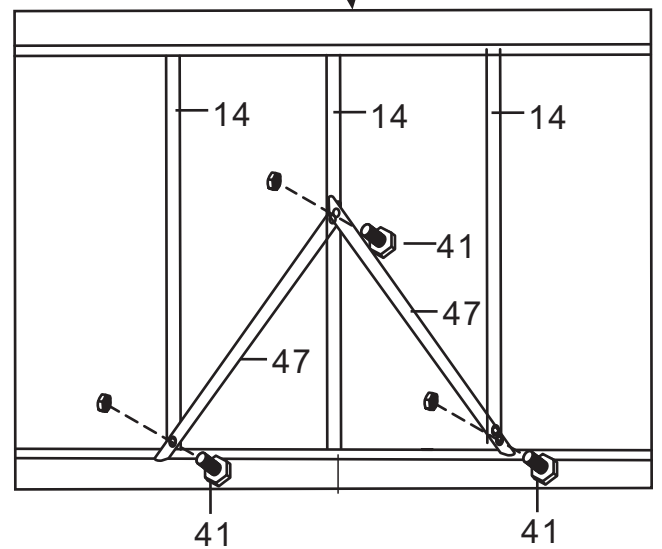

PRODUCT MANUAL

Twin Wall Aluminum Frame Greenhouse

Aluminum Parts:

No.	Picture	Qty.	Size	No.	Picture	Qty.	Size
1A		2	180.3	9		2	129.8
1B		2	180.3	10		1	183.7
2		4	119.2	11		1	183.7
3		2	116.1	12		1	183.7
4		2	116.1	13		1	183.7
5A		2	146.5	14		18	146.5
5B		2	146.5	15		14	131
6		4	180.3	16A		2	131
7		4	119.2	16B		2	131
8		2	129.8	17		4	58.5

Twin PC Board:

No.	Picture	Qty.	Size	No.	Picture	Qty.	Size
A		20	149.2*60.2	G		2	71.7*60.2
B		18	133.2*60.2	H		4	87.3*50.4
C		4	121.6*60.2				
D		3	111.5*60.2				
E		4	61.5*60.3* 28.4				
F		2	32.8*110	 			

Picture	NO.	Qty.
	42	4

Picture	NO.	Qty.
	20	2
	20A	1
	20B	1
	44	6

Picture	NO.	Qty.
	26	2
	50	3
	41	12

Picture	NO.	Qty.
	44	2

Picture	NO.	Qty.
	15	4
	16A	1
	16B	1
	41	12
	42	12
	49	6

Picture	NO.	Qty.
	A	4

Picture	NO.	Qty.
	14	4
	41	8

Picture	NO.	Qty.
	14	8
	41	16
	47	8

Picture	NO.	Qty.
	A	16

Picture	NO.	Qty.
	B	4

Picture	NO.	Qty.
	15	10
	16A	1
	16B	1
	21	2
	41	24
	42	4

Picture	NO.	Qty.
	41	12
	45	8
	46	10

Picture	NO.	Qty.
	B	14
	G	2

Picture	NO.	Qty.
	27	4
	28A	2
	28B	2
	35A	2
	35B	2
	42	16
	43	8