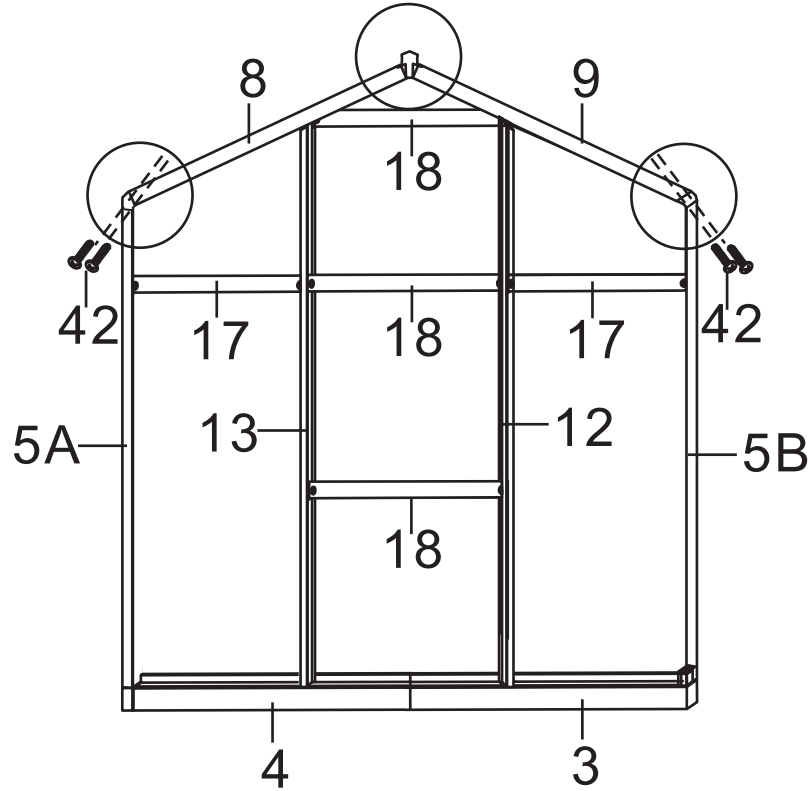

Picture	NO.	Qty.
	8	1
	9	1
	34	1
	33A	1
	33B	1
	42	6