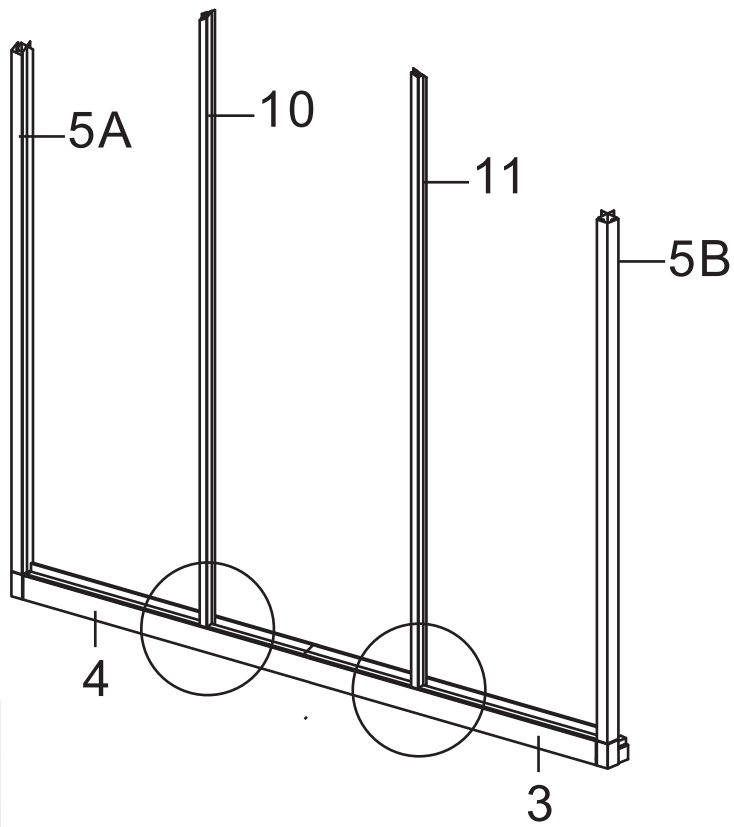

PRODUCT MANUAL

Twin Wall Aluminum Frame Greenhouse

Aluminum Parts:

No.	Picture	Qty.	Size	No.	Picture	Qty.	Size
1A		2	180.3	9		2	129.8
1B		2	180.3	10		1	183.7
2		4	119.2	11		1	183.7
3		2	116.1	12		1	183.7
4		2	116.1	13		1	183.7
5A		2	146.5	14		18	146.5
5B		2	146.5	15		14	131
6		4	180.3	16A		2	131
7		4	119.2	16B		2	131
8		2	129.8	17		4	58.5

Twin PC Board:

No.	Picture	Qty.	Size	No.	Picture	Qty.	Size
A		20	149.2*60.2	G		2	71.7*60.2
B		18	133.2*60.2	H		4	87.3*50.4
C		4	121.6*60.2				
D		3	111.5*60.2				
E		4	61.5*60.3* 28.4				
F		2	32.8*110	 			

Picture	NO.	Qty.
	42	4

Picture	NO.	Qty.
	D	3
	E	2
	F	1
	18	3
	42	6

Picture	NO.	Qty.
	8	1
	9	1
	34	1
	33A	1
	33B	1
	42	6

Picture	NO.	Qty.
	42	2

Picture	NO.	Qty.
	5A	1
	5B	1
	42	2

Picture	NO.	Qty.
	10	1
	11	1
	42	2