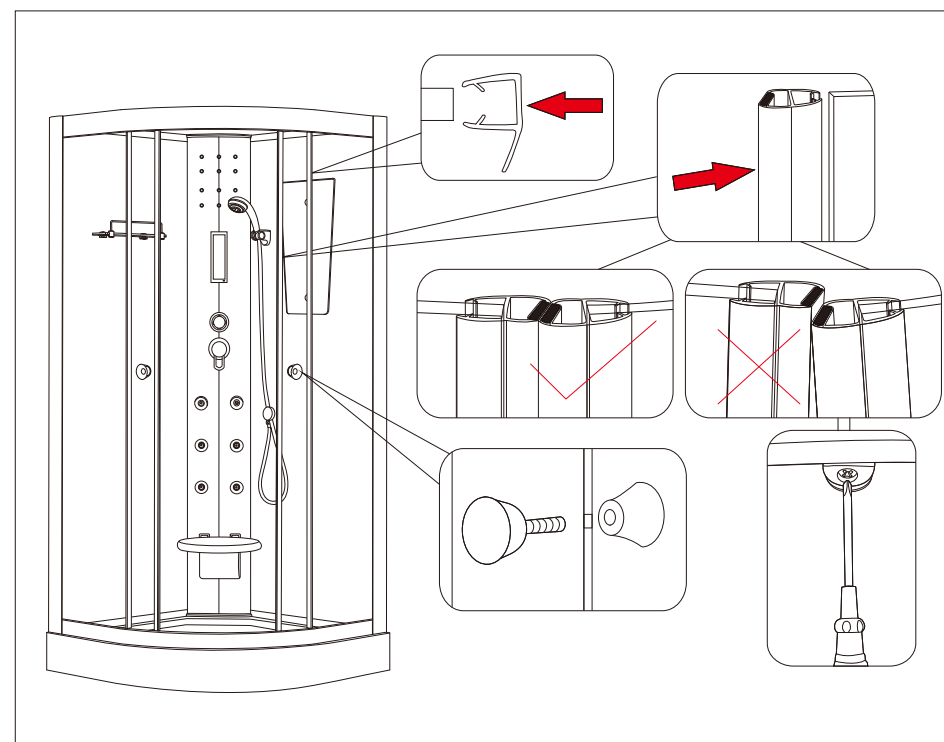

A		X1	I		X4	Q	 ST4X30	X8
B		X1	J		X2	R	 ST4X16	X16
C		X2	K		X4	S	 ST4X12	X4
D		X2	L		X4	T	 BIG ST4X16	X12
E		X2	M		X1	U	 ST4X8	X8
F		X1	N		X2	V		X1
G		X1	O		X1	W		X1
H		X1	P		X1	X		X1

1

6