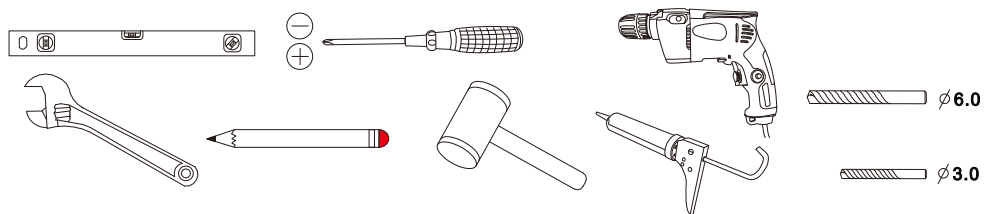

Monteringsanvisning

62253 | AR601

A		X1	I		X4	Q	 ST4X30	X8
B		X1	J		X2	R	 ST4X16	X16
C		X2	K		X4	S	 ST4X12	X4
D		X2	L		X4	T	 BIG ST4X16	X12
E		X2	M		X1	U	 ST4X8	X8
F		X1	N		X2	V		X1
G		X1	O		X1	W		X1
H		X1	P		X1	X		X1