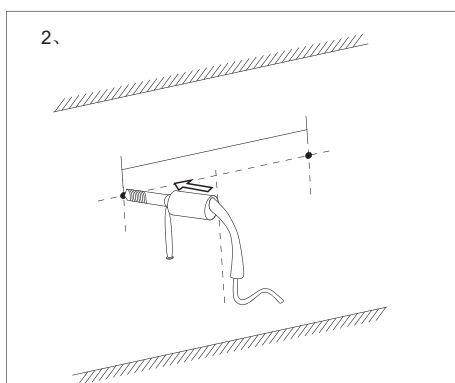

Installation manual

Operate instruction

1. Click: Lighting ON / OFF
2. Long Press: Brightness 10%-100%-10%