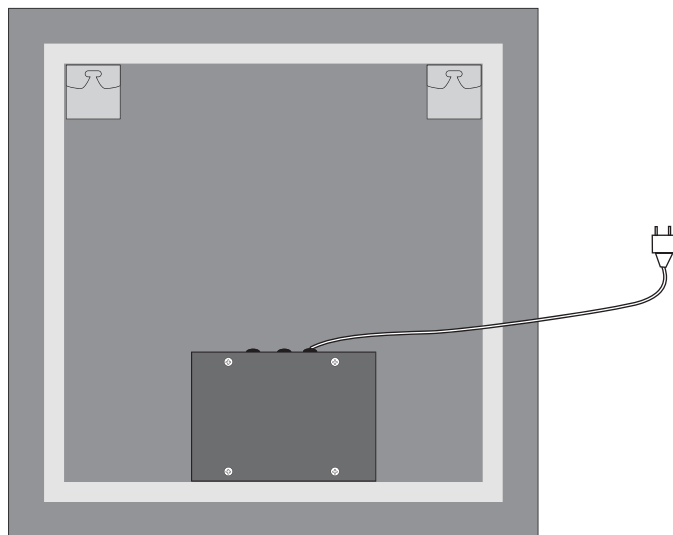

Installation manual

Operate instruction

1. Click: Lighting ON / OFF
2. Long Press: Brightness 10%-100%-10%