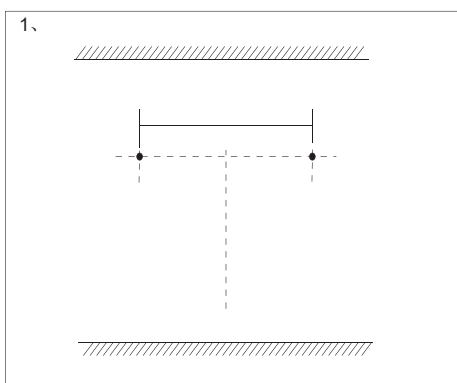

Installation manual

Operate instruction

1. Click: Lighting ON / OFF
2. Long Press: Brightness 10%-100%-10%