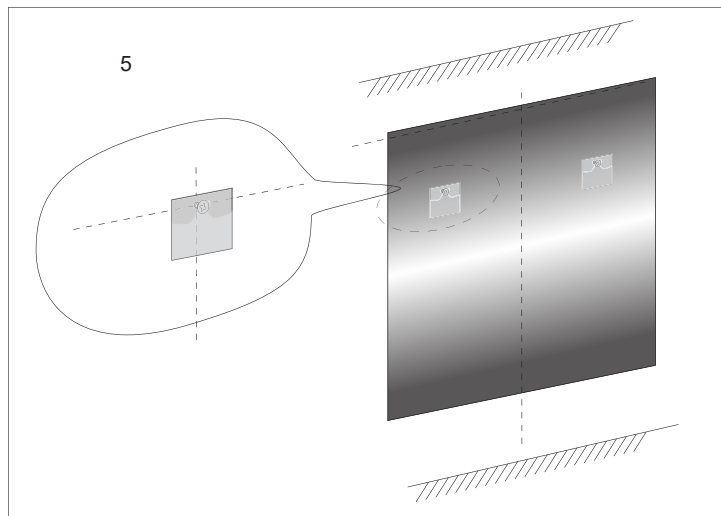

Installation manual

Operate instruction

1. Click: Lighting ON / OFF
2. Long Press: Brightness 10%-100%-10%