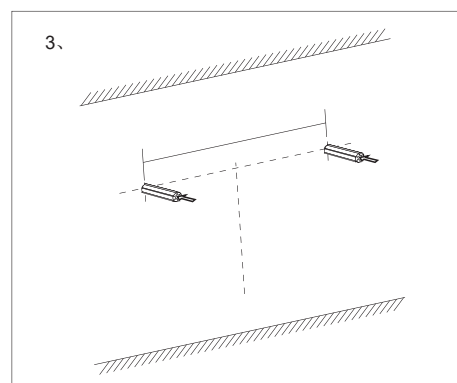

Installation manual

Operate instruction

1. Click: Lighting ON / OFF
2. Long Press: Brightness 10%-100%-10%