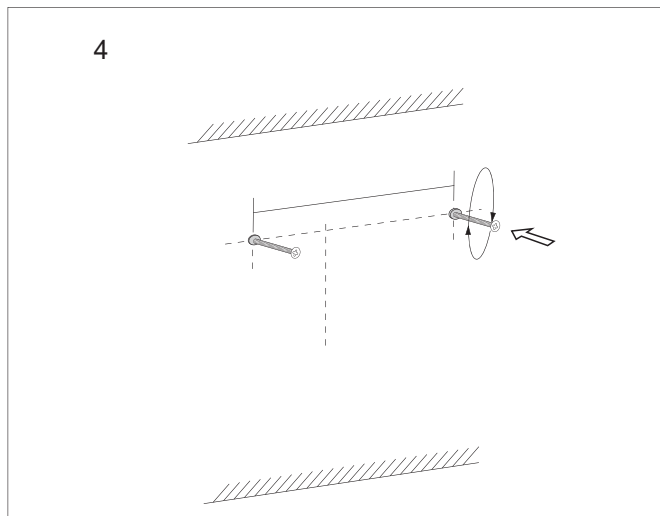

Installation manual

Operate instruction

1. Click: Lighting ON / OFF
2. Long Press: Brightness 10%-100%-10%