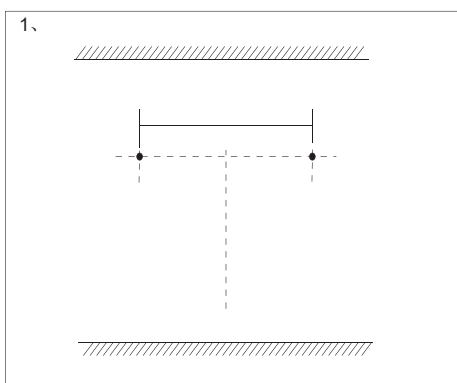

Installation manual

Operate instruction

1. Click: Lighting ON / OFF / Change Color

2. Long Press: Brightness 10%-100%-10%

3. Click : Anti - fog On / OFF