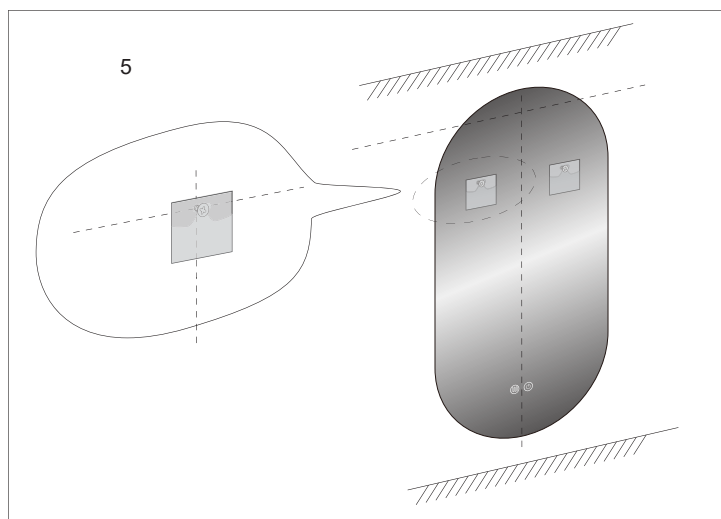

Installation manual

Operate instruction

1. Click: Lighting ON / OFF / Change Color

2. Long Press: Brightness 10%-100%-10%

3. Click : Anti - fog On / OFF