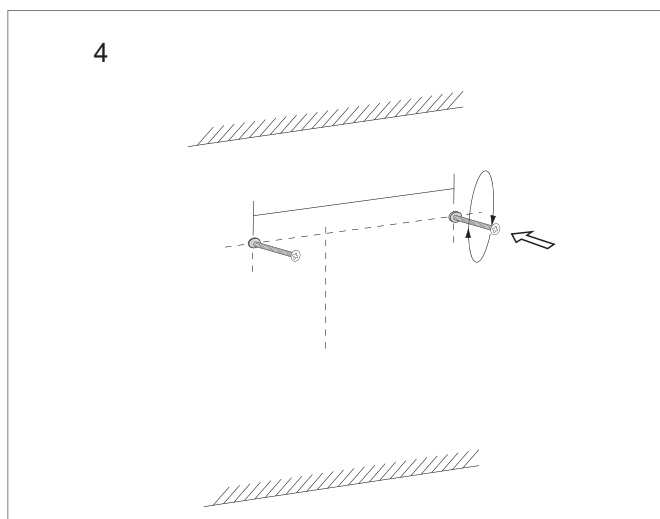

Installation manual

Operate instruction

1. Click: Lighting ON / OFF / Change Color

2. Long Press: Brightness 10%-100%-10%

3. Click : Anti - fog On / OFF