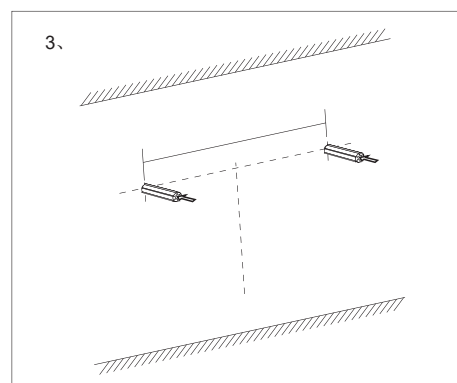

Installation manual

Operate instruction

1. Click: Lighting ON / OFF / Change Color

2. Long Press: Brightness 10%-100%-10%

3. Click : Anti - fog On / OFF