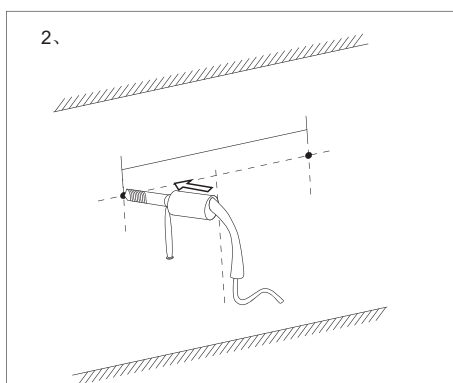

Installation manual

Operate instruction

1. Click: Lighting ON / OFF / Change Color

2. Long Press: Brightness 10%-100%-10%

3. Click : Anti - fog On / OFF